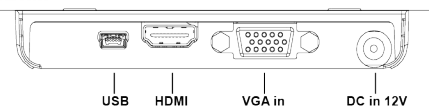

* Specification is subject to change without prior notice.

Application

Supermarket / Chain stores / Hospitality /
Factory automation

I/O indication

P121MG

P121MP

Dimension (unit: mm)