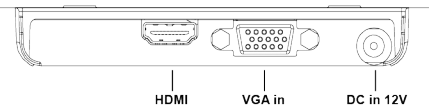

* Specification is subject to change without prior notice.

Application

Supermarket / Chain stores / Hospitality /
Factory automation

I/O indication

P121MG

P121MP

Dimension (unit: mm)