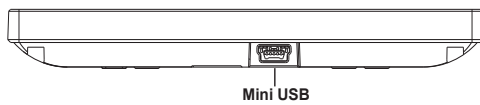

7" Rimless USB LCD Monitor

Features

1. Sleek surface throughout monitor's appearance
2. Replace out-of-date VFD customer display
3. Rimless front bezel with protection glass
4. Flexible pole base adjustment (**Patent certificate no.: M433068**)
5. Low power consumption only 2.5W with LED backlight
6. VESA 75 x 75 mm wall mount standard
7. Invisal down stream cable management
8. Rotate angle left/right max. 120°
9. Tilt angle upward max. 30°
10. USB interface, plug & play
11. Spill & dust proof

Specification

Model	P070UG
Cabinet Color	Black or White
Front Panel	Mitsubishi PMMA Hardness > 5H (JIS D0202), T > 93%
Display Type	7" diagonal TFT active matrix with LED backlight
Recommended Resolution	800 x 480
Brightness	150 cd/m ² (typ.)
Contrast Ratio	500:1 (typ.)
Response Time	30 ms (typ.)
Viewing Angle	130° (H) / 110° (V)
I/O Connectivity	Mini USB
Backlight MTBF	20,000 hrs (min.)

* Specification is subject to change without prior notice.

I/O indication

Dimension (unit: mm)

Application

Supermarket/Chain stores/Hospitality/Factory automation/Customer display