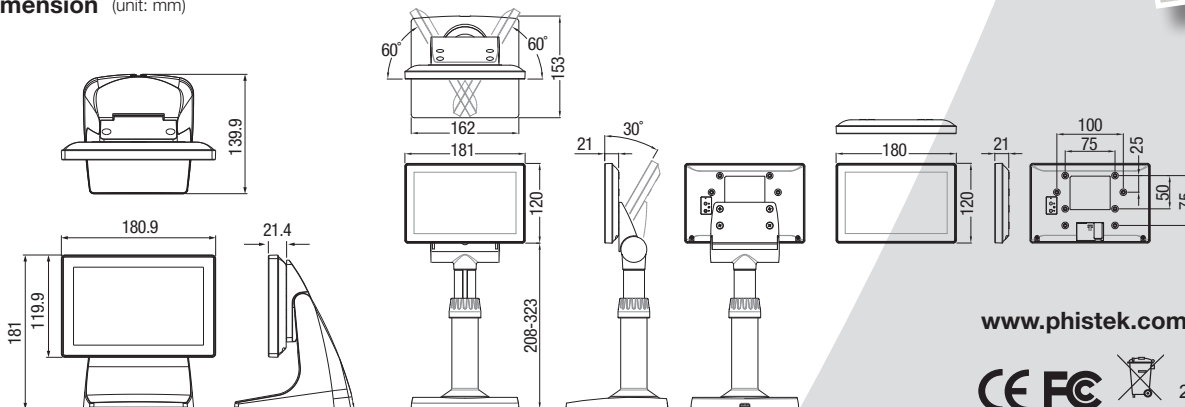

7" Rimless USB LCD Monitor

Features

1. Sleek surface throughout monitor's appearance
2. Replace out-of-date VFD customer display
3. Rimless front bezel with protection glass
4. Flexible pole base adjustment (**Patent certificate no.: M433068**)
5. Low power consumption only 2.5W with LED backlight
6. VESA 75 x 75 mm wall mount standard
7. Invisal down stream cable management
8. Rotate angle left/right max. 120°
9. Tilt angle upward max. 30°
10. USB interface, plug & play
11. Spill & dust proof

Specification

Model	P070UG
Cabinet Color	Black or White
Front Panel	Mitsubishi PMMA Hardness > 5H (JIS D0202), T > 93%
Display Type	7" diagonal TFT active matrix with LED backlight
Recommended Resolution	800 x 480
Brightness	150 cd/m ² (typ.)
Contrast Ratio	500:1 (typ.)
Response Time	30 ms (typ.)
Viewing Angle	130° (H) / 110° (V)
I/O Connectivity	Mini USB
Backlight MTBF	20,000 hrs (min.)

* Specification is subject to change without prior notice.

I/O indication

Dimension (unit: mm)

Application

Supermarket/Chain stores/Hospitality/Factory automation/Customer display