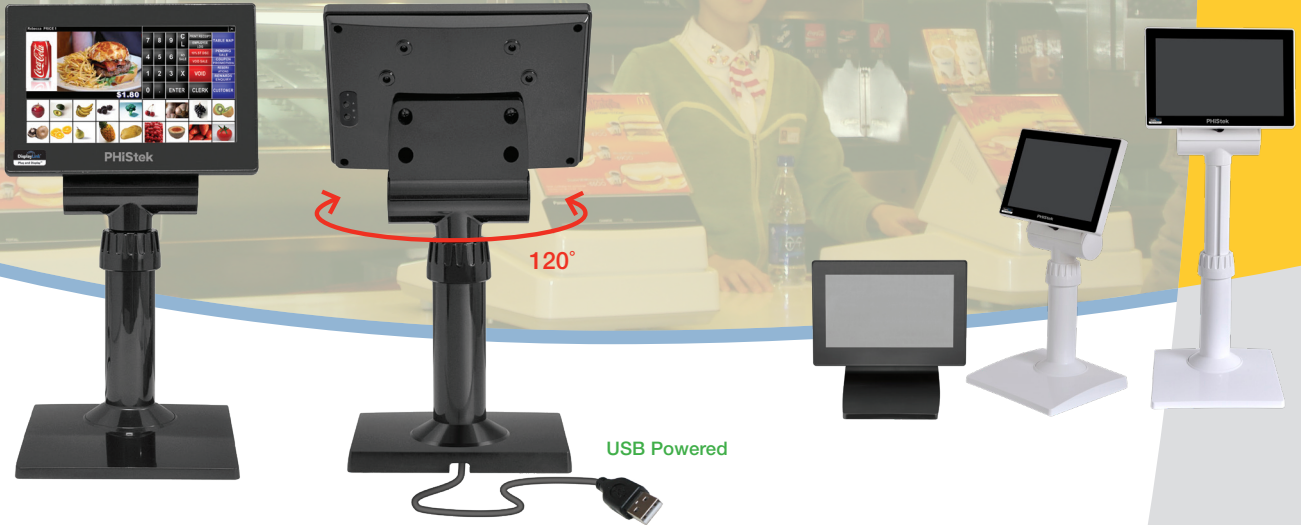

7" Rimless USB LCD Monitor

Features

1. Sleek surface throughout monitor's appearance
2. Replace out-of-date VFD customer display
3. Rimless front bezel with protection glass
4. Flexible pole base adjustment (**Patent certificate no.: M433068**)
5. Low power consumption only 2.5W with LED backlight
6. VESA 75 x 75 mm wall mount standard
7. Invisal down stream cable management
8. Rotate angle left/right max. 120°
9. Tilt angle upward max. 30°
10. USB interface, plug & play
11. Spill & dust proof

Specification

Model	P070UG
Cabinet Color	Black or White
Front Panel	Mitsubishi PMMA Hardness > 5H (JIS D0202), T > 93%
Display Type	7" diagonal TFT active matrix with LED backlight
Recommended Resolution	800 x 480
Brightness	150 cd/m ² (typ.)
Contrast Ratio	500:1 (typ.)
Response Time	30 ms (typ.)
Viewing Angle	130° (H) / 110° (V)
I/O Connectivity	Mini USB
Backlight MTBF	20,000 hrs (min.)

* Specification is subject to change without prior notice.

I/O indication

Dimension (unit: mm)

Application

Supermarket/Chain stores/Hospitality/Factory automation/Customer display