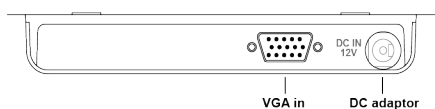

I/O indication

P121VG