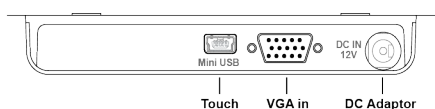

12.1" Rimless LCD Monitor

Features

1. Rimless front bezel with Protective Glass.
2. Sleek modern style throughout product appearance.
3. Spill & Dustproof meet IP54 requirement (Front).
4. Multiple Video Signals available with System combinations.
5. Multi-Touch PCAP touch (option).
6. Low power consumption with LED backlight.
7. Meet VESA 75x75 mm Wall-Mount standard.
8. Designed with cable management.
9. Robust base stand match touch operating.

Specification

Model	P121VG / P121VP
Cabinet Color	Black
Front Panel	Mitsubishi PMMA Hardness > 5H (JIS D0202), T > 93% (P121VG) Projected capacitive touch (P121VP)
Display Type	12.1" diagonal TFT active matrix with LED backlight
Recommended Resolution	800 x 600 / Support 1024 x 768 @60Hz
Panel Brightness	500 cd/m² (Typ.)
Contrast Ratio	700:1 (Typ.)
Viewing Angle	160° (H) / 140° (V)
I/O Connectivity	D-Sub 15pin VGA. DC12V (P121VG) D-Sub 15pin VGA. DC12V. Mini USB (P121VP)
Backlight MTBF	50,000 hrs (Min.)

* Specification is subject to change without prior notice.

Application

Supermarket / Chain stores / Hospitality /
Factory automation

I/O indication

P121VG

P121VP

Dimension (unit: mm)