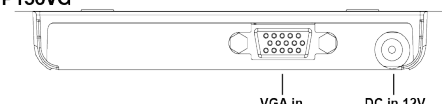

Application

Supermarket / Chain stores / Hospitality / Self service kiosk

Specification

Model	P156VG / P156VP
Cabinet Color	Black
Front Panel	Mitsubishi PMMA Hardness > 5H (JIS D0202), T > 93% (P156VG) Projected capacitive touch (P156VP)
Display Type	15.6" diagonal TFT active matrix with LED backlight
Recommended Resolution	1366 x 768
Panel Brightness	400 cd/m ² (Typ.)
Contrast Ratio	800:1 (Typ.)
Viewing Angle	170° (H) / 130° (V)
I/O Connectivity	D-Sub 15pin VGA / DC12V (P156VG) D-Sub 15pin VGA / DC12V / Mini USB (P156VP)
Backlight MTBF	50,000 hrs (Min.)

* Specification is subject to change without prior notice.

I/O indication

P156VG

P156VP

Dimension (unit: mm)