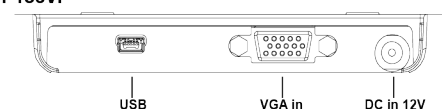

Application

Supermarket / Chain stores / Hospitality / Self service kiosk

Specification

Model	P156VG / P156VP
Cabinet Color	Black
Front Panel	Mitsubishi PMMA Hardness > 5H (JIS D0202), T > 93% (P156VG) Projected capacitive touch (P156VP)
Display Type	15.6" diagonal TFT active matrix with LED backlight
Recommended Resolution	1366 x 768
Panel Brightness	400 cd/m ² (Typ.)
Contrast Ratio	800:1 (Typ.)
Viewing Angle	170° (H) / 130° (V)
I/O Connectivity	D-Sub 15pin VGA / DC12V (P156VG) D-Sub 15pin VGA / DC12V / Mini USB (P156VP)
Backlight MTBF	50,000 hrs (Min.)

* Specification is subject to change without prior notice.

I/O indication

P156VG

P156VP

Dimension (unit: mm)