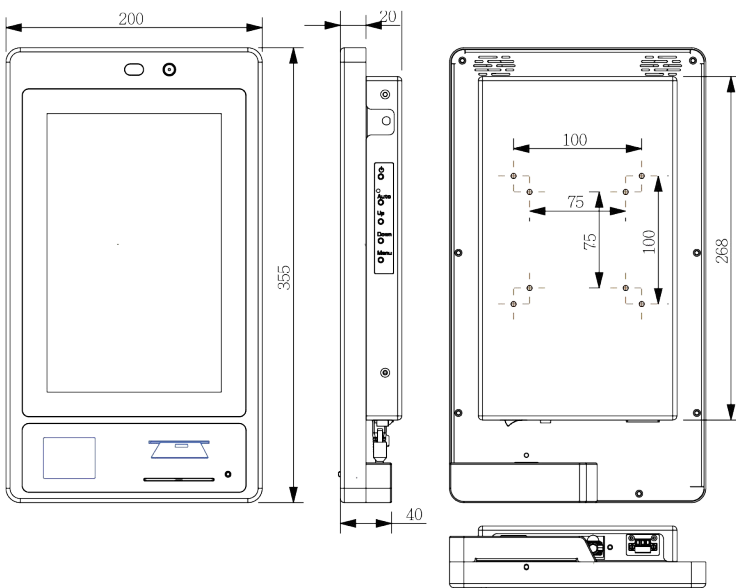

Hotel / Airbnb

Schools

Medical institutions

Office buildings

Entertainment malls

Specification

Display	10.1 inch
	Brightness (Typ.) 400nits
	Resolution 800×1280
	Contrast Ratio (Typ.) 800:1
	Aspect Ration(portrait) 10:16
	Response Time (Typ.) 29 msec
	MTBF (Min.) 20000 hrs
Touch Screen	PCAP multi-touch
Processor	Quad-core ARM-based SoC
Operation System	Linux
Ture Edge Facial Recognition	99.7% accuracy
	2 million people max
	Detection distance 30-100cm
	Comply EU - GDPR
Camera	Mask detection supported
	2 Megapixels
	1/4" CMOS
	Field of view: 72°
Thermal Sensor	Low illumination
	768 FIR pixels
	Field of View: 55°
	Accuracy: ±0.5°C
	Detection Distance 30-100 cm

Video	H.265 compression standard
	1080p 200 Full HD video recording
Reader	NFC reader, 13.5MHz/125kHz
	Barcode/QR code scanner
	IC Card reader
Wi-Fi (Option)	802.11 b/g/n, 2.4GHz, 150Mbps
	WPA / WPA2, TKIP / AES
	Security protocol
	1×Antenna
Access Control	Dry Contact
Audio	2x Stereo 3W speakers
Ethernet	1×LAN
Power	12VDC
Working Environment	0 – 50°C
Physical Dimension	355×200×48mm
Net Weight	3kg

* Specification is subject to change without prior notice.

Dimension (unit: mm)

Control Key

I/O indication