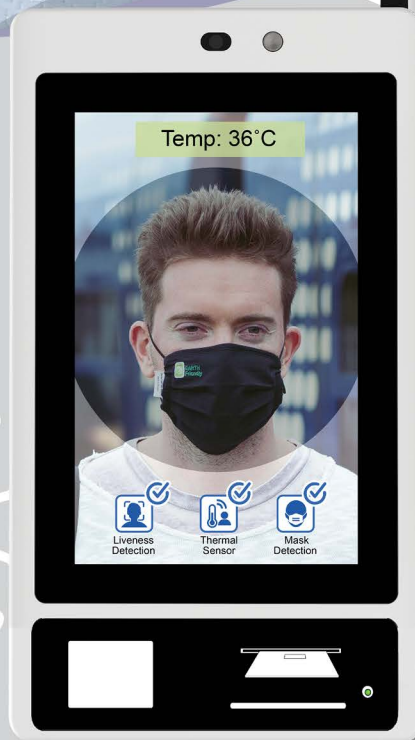

AI Contactless Access Control System

Edge AI enabled
Deep Learning, CNN Algorithm

Thermal Sensor
Body temperature measurement

Mask Detection
AI machine-learning inference

Full HD Video
1080p, 2MP

IC Card Reader
Identify the real ID

NFC module
Mobile devices applications

Facial Recognition
99.7% high accuracy

Liveness Detection
Biometric anti-spoofing

Network connection
Intranet

Digital Vaccine Pass
Vaccination QR code verification

Wide Detection Range
Recognition Range:
30-100cm

Voice warnings
Instant voice reminder of abnormal status

Benifits & Features

- Post-epidemic era contactless AI Guard
- Integrate with attendance system & statistic report
- Multi-path reader to the real ID & other applications
- Cost down the labor of epidemic prevention affairs

Hotel / Airbnb

Schools

Medical institutions

Office buildings

Entertainment malls

Specification

Display	10.1 inch
	Brightness (Typ.) 400nits
	Resolution 800×1280
	Contrast Ratio (Typ.) 800:1
	Aspect Ration(portrait) 10:16
	Response Time (Typ.) 29 msec
	MTBF (Min.) 20000 hrs
Touch Screen	PCAP multi-touch
Processor	Quad-core ARM-based SoC
Operation System	Linux
Ture Edge Facial Recognition	99.7% accuracy
	2 million people max
	Detection distance 30-100cm
	Comply EU - GDPR
Camera	Mask detection supported
	2 Megapixels
	1/4" CMOS
	Field of view: 72°
Thermal Sensor	Low illumination
	768 FIR pixels
	Field of View: 55°
	Accuracy: ±0.5°C
	Detection Distance 30-100 cm