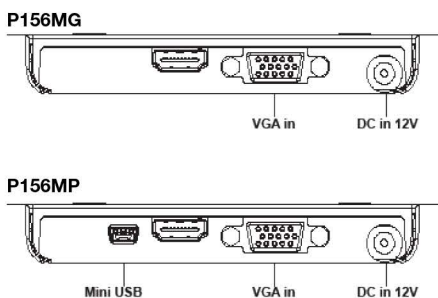

15.6" Rimless Wide LCD Monitor

Features

1. Rimless front bezel design, spill & dust proof, Plastic rear cover
2. Low power consumption only 4.5W with LED backlight
3. Sleek surface throughout monitor's appearance
4. Display aspect for portrait type is available
5. VESA 75 x 75 mm wall mounting standard
6. User friendly control buttons
7. Integrated protection glass (**P156MG**)
8. 10 points Projected capacitive touch (**P156MP**)
9. Cabinet designed to fit USB accessories
10. Smart cable management
11. Small footprint

Specification

Model	P156MG / P156MP
Cabinet Color	Black
Front Panel	Mitsubishi PMMA Hardness > 5H (JIS D0202), T > 93% (P156MG) Projected capacitive touch (P156MP)
Display Type	15.6" diagonal TFT active matrix with LED backlight
Recommended Resolution	1366 x 768
Panel Brightness	400 cd/m ² (Typ.)
Contrast Ratio	800:1 (Typ.)
Viewing Angle	170° (H) / 130° (V)
I/O Connectivity	D-Sub 15pin VGA / HDMI / DC12V (P156MG) D-Sub 15pin VGA / HDMI / DC12V / Mini USB (P156MP)
Backlight MTBF	50,000 hrs (Min.)

* Specification is subject to change without prior notice.

Application

Supermarket / Chain stores / Hospitality /
Self service kiosk

I/O indication

Dimension (unit: mm)